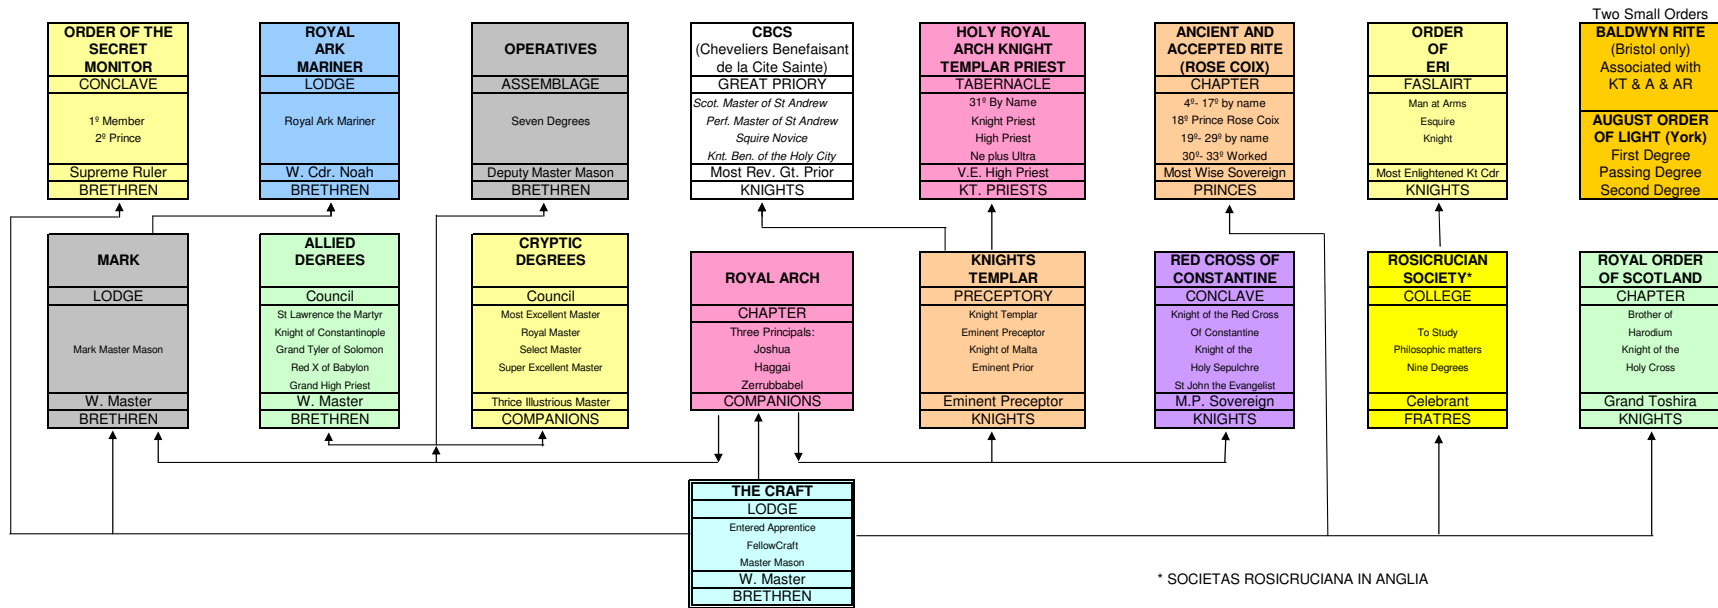

FREEMASONRY AND THE SIDE DEGREES

SHOWING THE ROUTES TO THEM FROM ENGLISH CONSTITUTION CRAFT MASONRY

KEY
 Name of the Order
 Name of Gathering
 Degrees worked

THE CRAFT
LODGE
Entered Apprentice
FellowCraft
Master Mason
W. Master
BRETHREN

Masters Title
 Members Title

© Drawn by MJH 2005